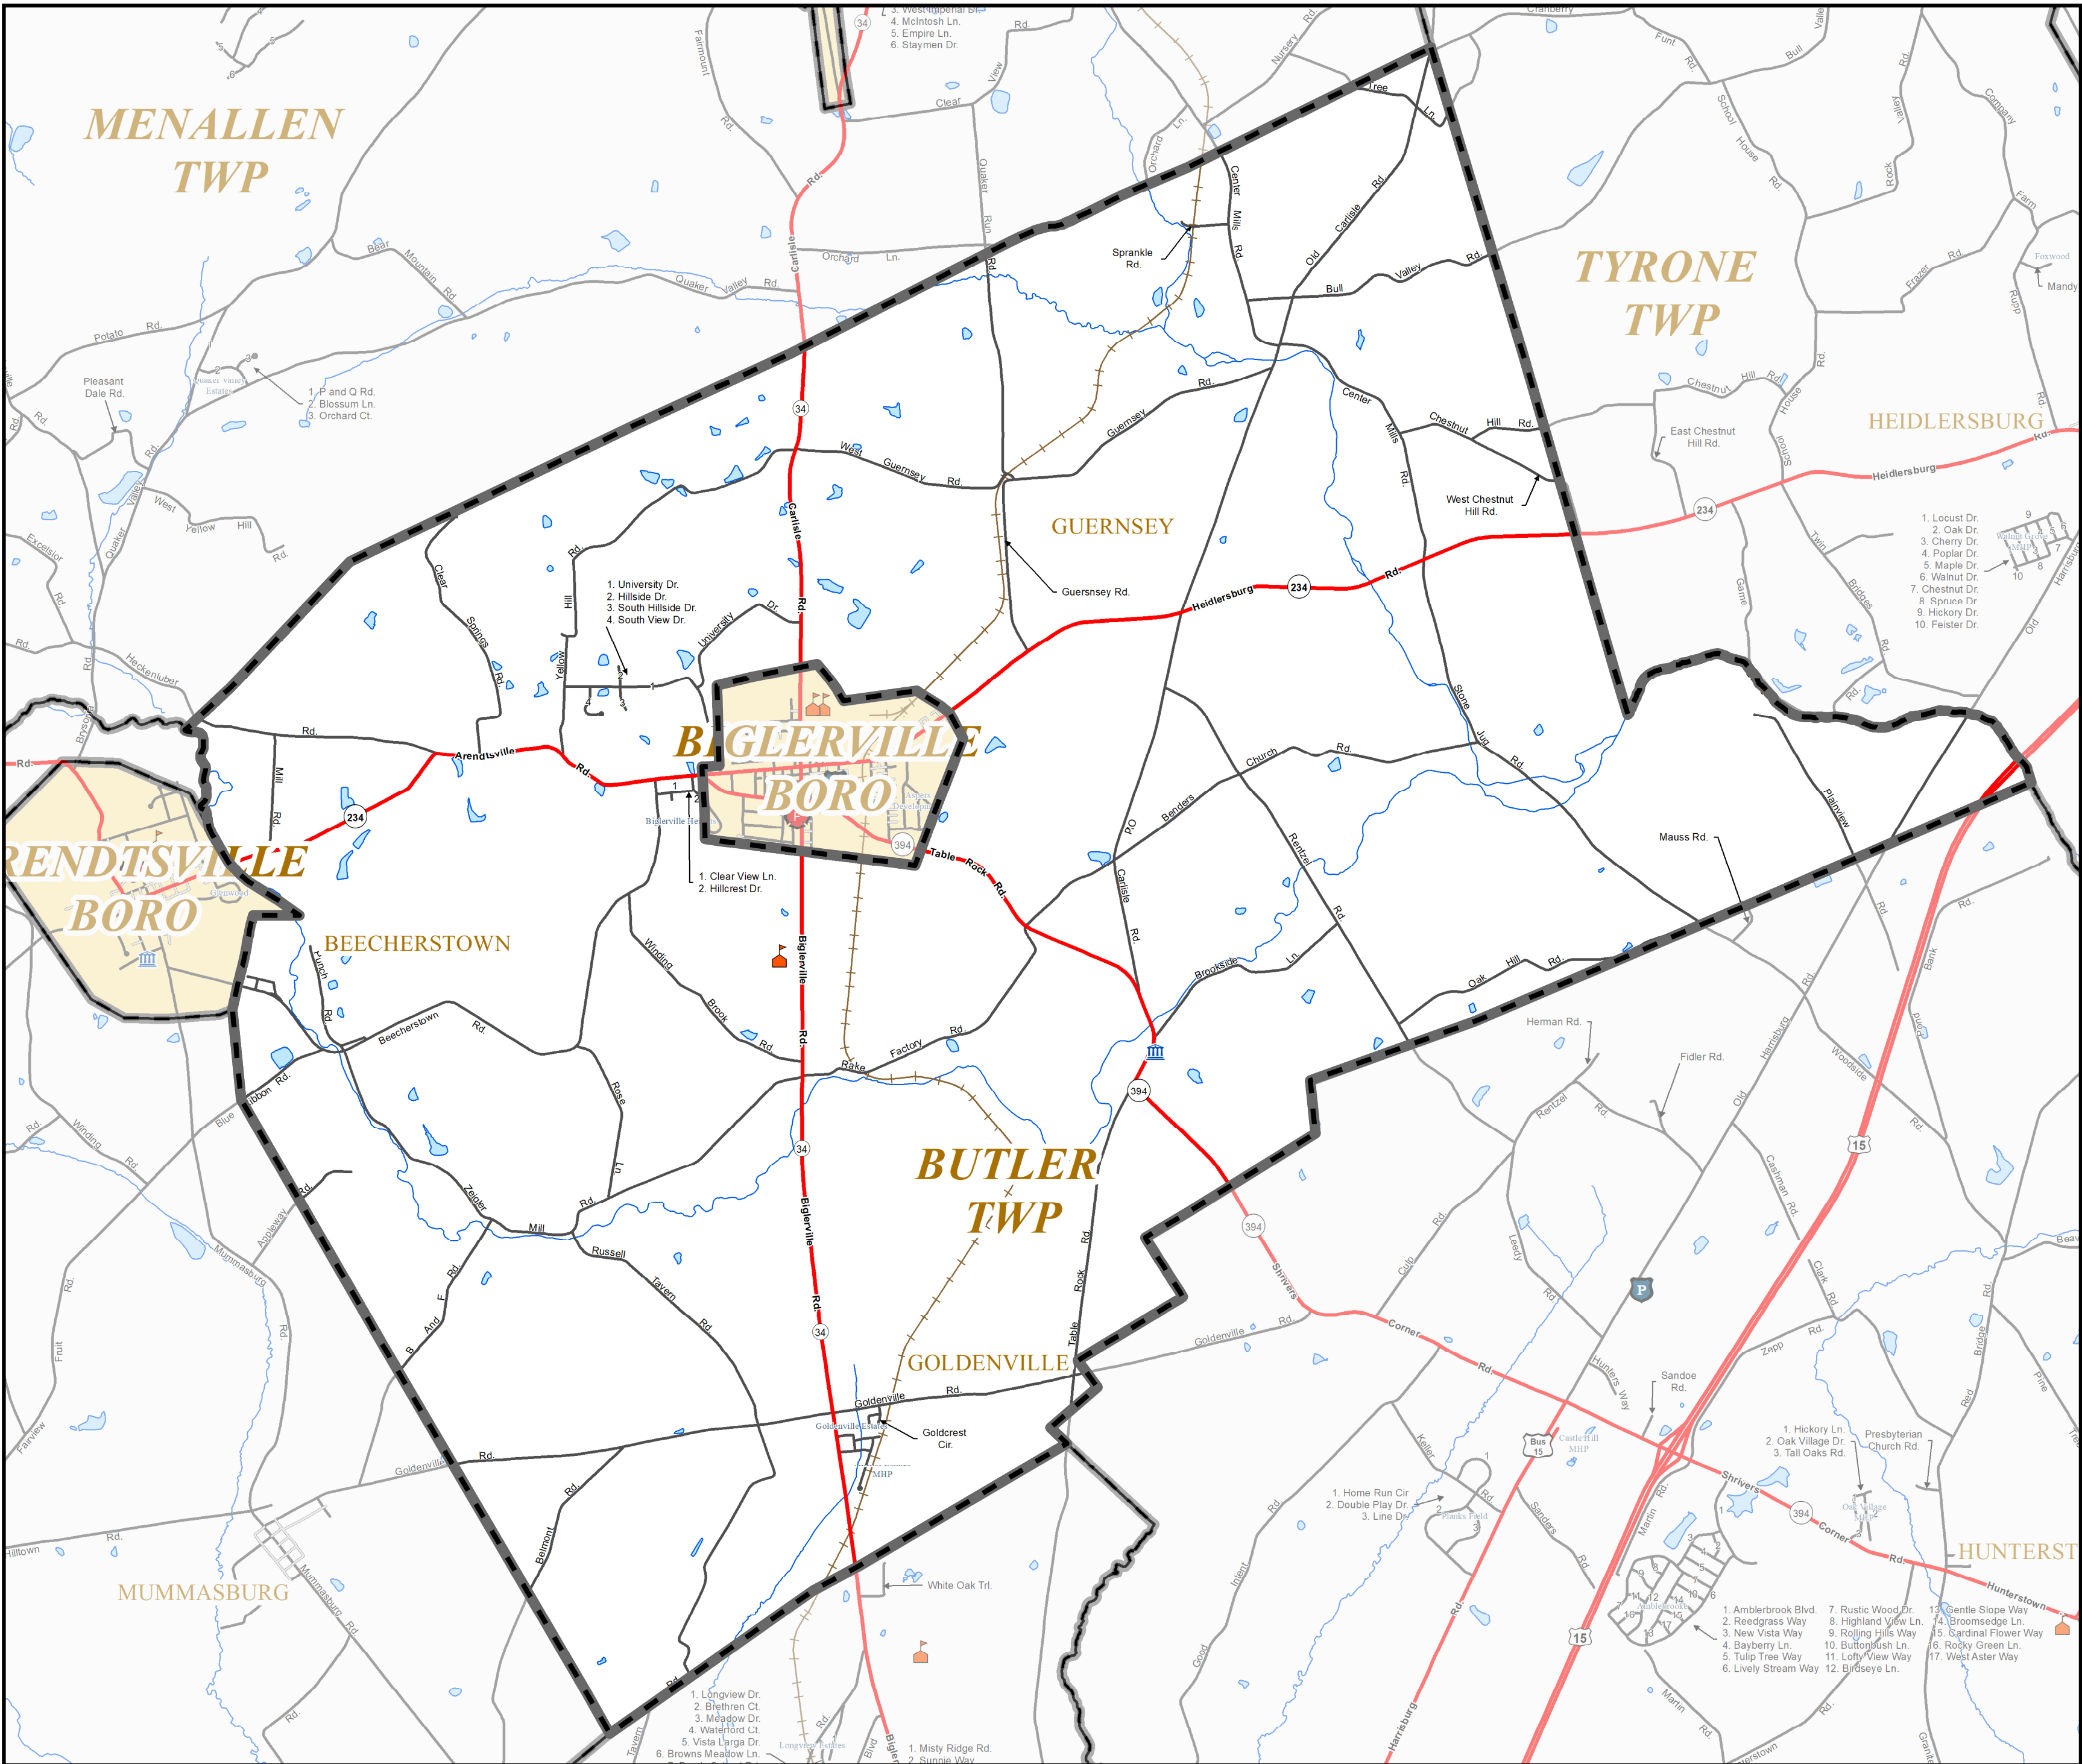

# BUTLER TOWNSHIP

Adams County, Pennsylvania

### Legend

- County Boundary
- Municipal Boundary
- OXFORD** Borough
- BUTLER** Township
- ASPERS** Village
- HIDDEN PINES** Development & MHP
- Major Road
- Street
- Alley
- Address Range
- Railroad
- Fire Station
- Municipal Building
- Police Station
- School Building
- Water Body
- Stream

Miles  
0 0.375 0.75 1.5

Data Source:  
ACOPD - GIS Division

Prepared By:  
ACOPD - GIS Division | AP | April 2022

This map is for illustration purposes only. Adams County Office of Planning & Development does not assume any responsibility for the information presented on this map.