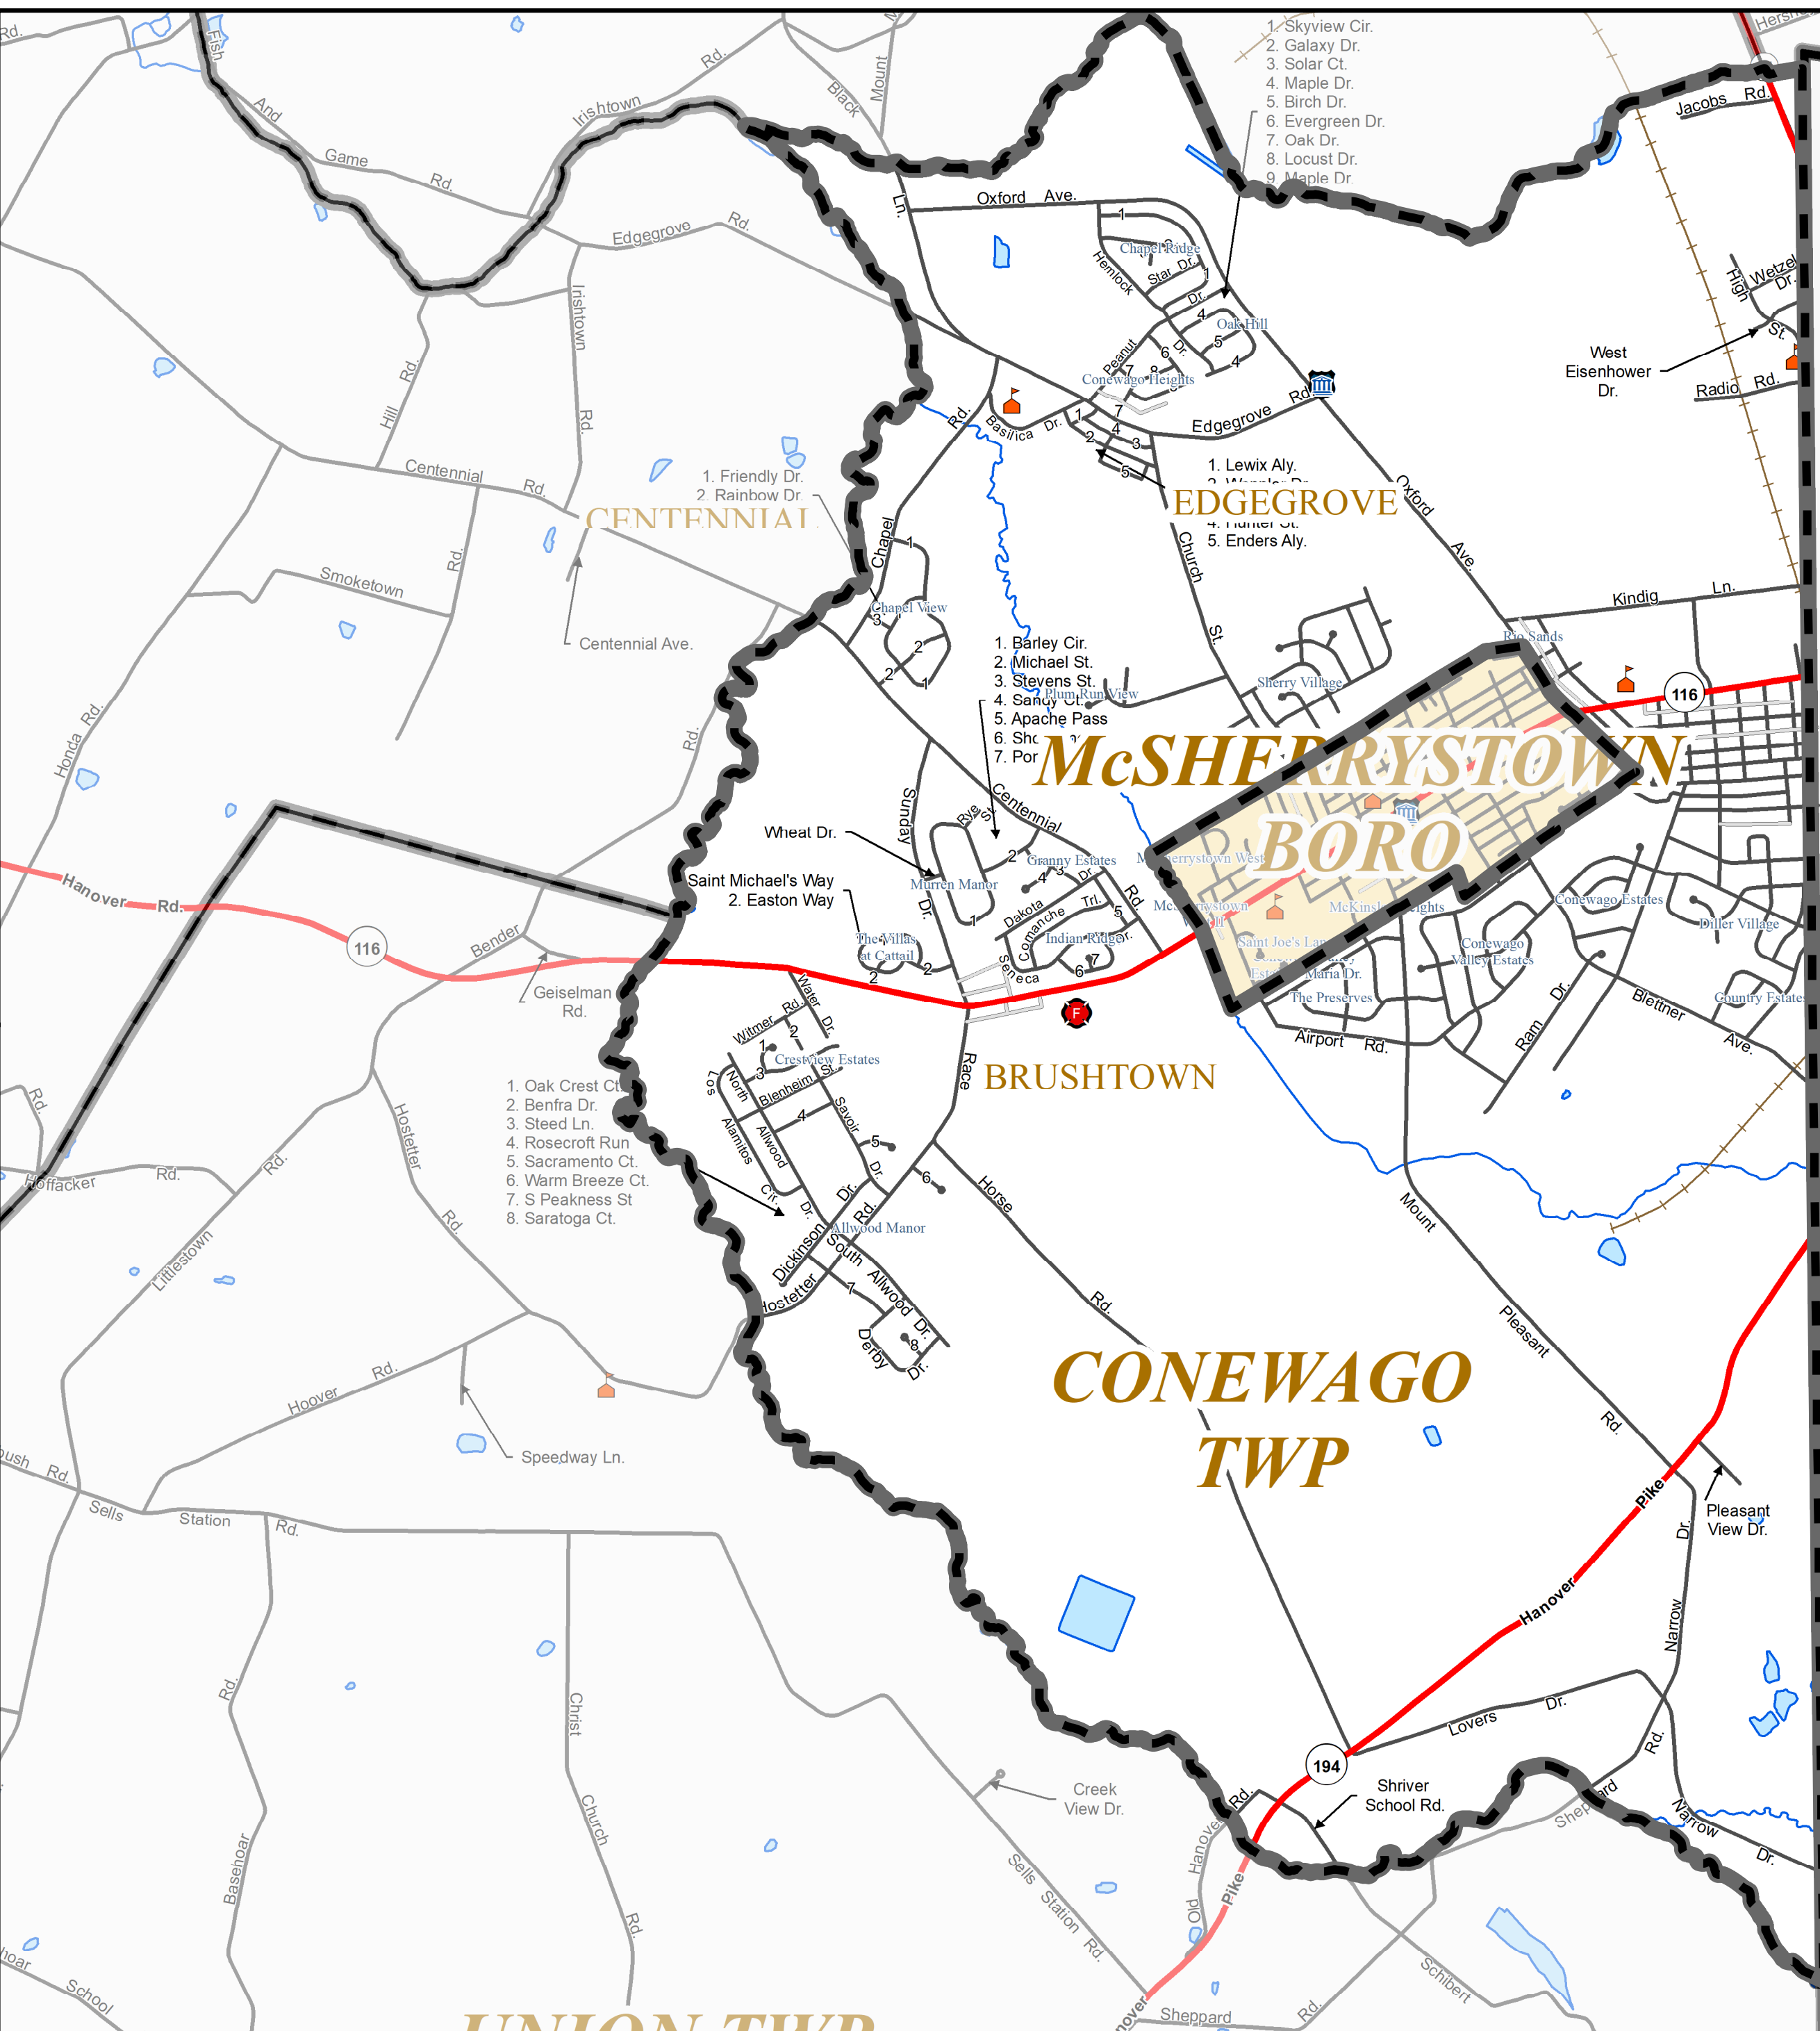

# CONEWAGO TOWNSHIP

Adams County, Pennsylvania

## Legend

-  County Boundary
-  Municipal Boundary
- OXFORD** Borough
- BUTLER** Township
- ASPERS** Village
- HIDDEN PINES** Development & MHP
-  Major Road
-  Street
-  Alley
-  Address Range
-  Railroad
-  Fire Station
-  Municipal Building
-  Police Station
-  School Building
-  Water Body
-  Stream

YORK COUNTY

Data Source:  
ACOPD - GIS Division

Prepared By:  
ACOPD - GIS Division | AP | April 2022

This map is for illustration purposes only. Adams County Office of Planning & Development does not assume any responsibility for the information presented on this map.