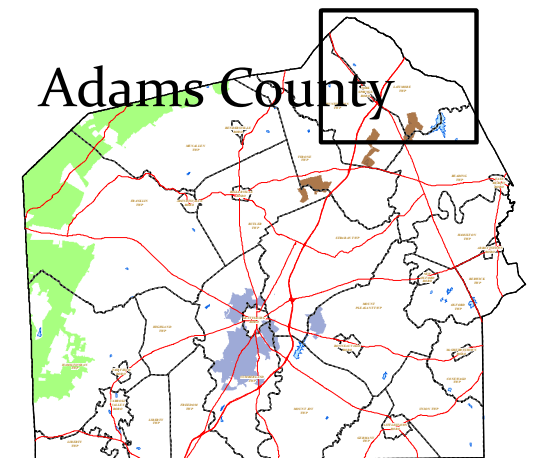

LATIMORE TOWNSHIP

Adams County, Pennsylvania

CUMBERLAND COUNTY

YORK COUNTY

Legend

- County Boundary
- Municipal Boundary

- **OXFORD** Borough
- **BUTLER** Township
- **ASPERS** Village
- HIDDEN PINES Development & MHP

- Major Road
- Street
- Alley
- Address Range
- Railroad

- Fire Station
- Municipal Building
- Police Station
- School Building

- Water Body
- Stream

- Pa. State Game Lands, No. 249-270