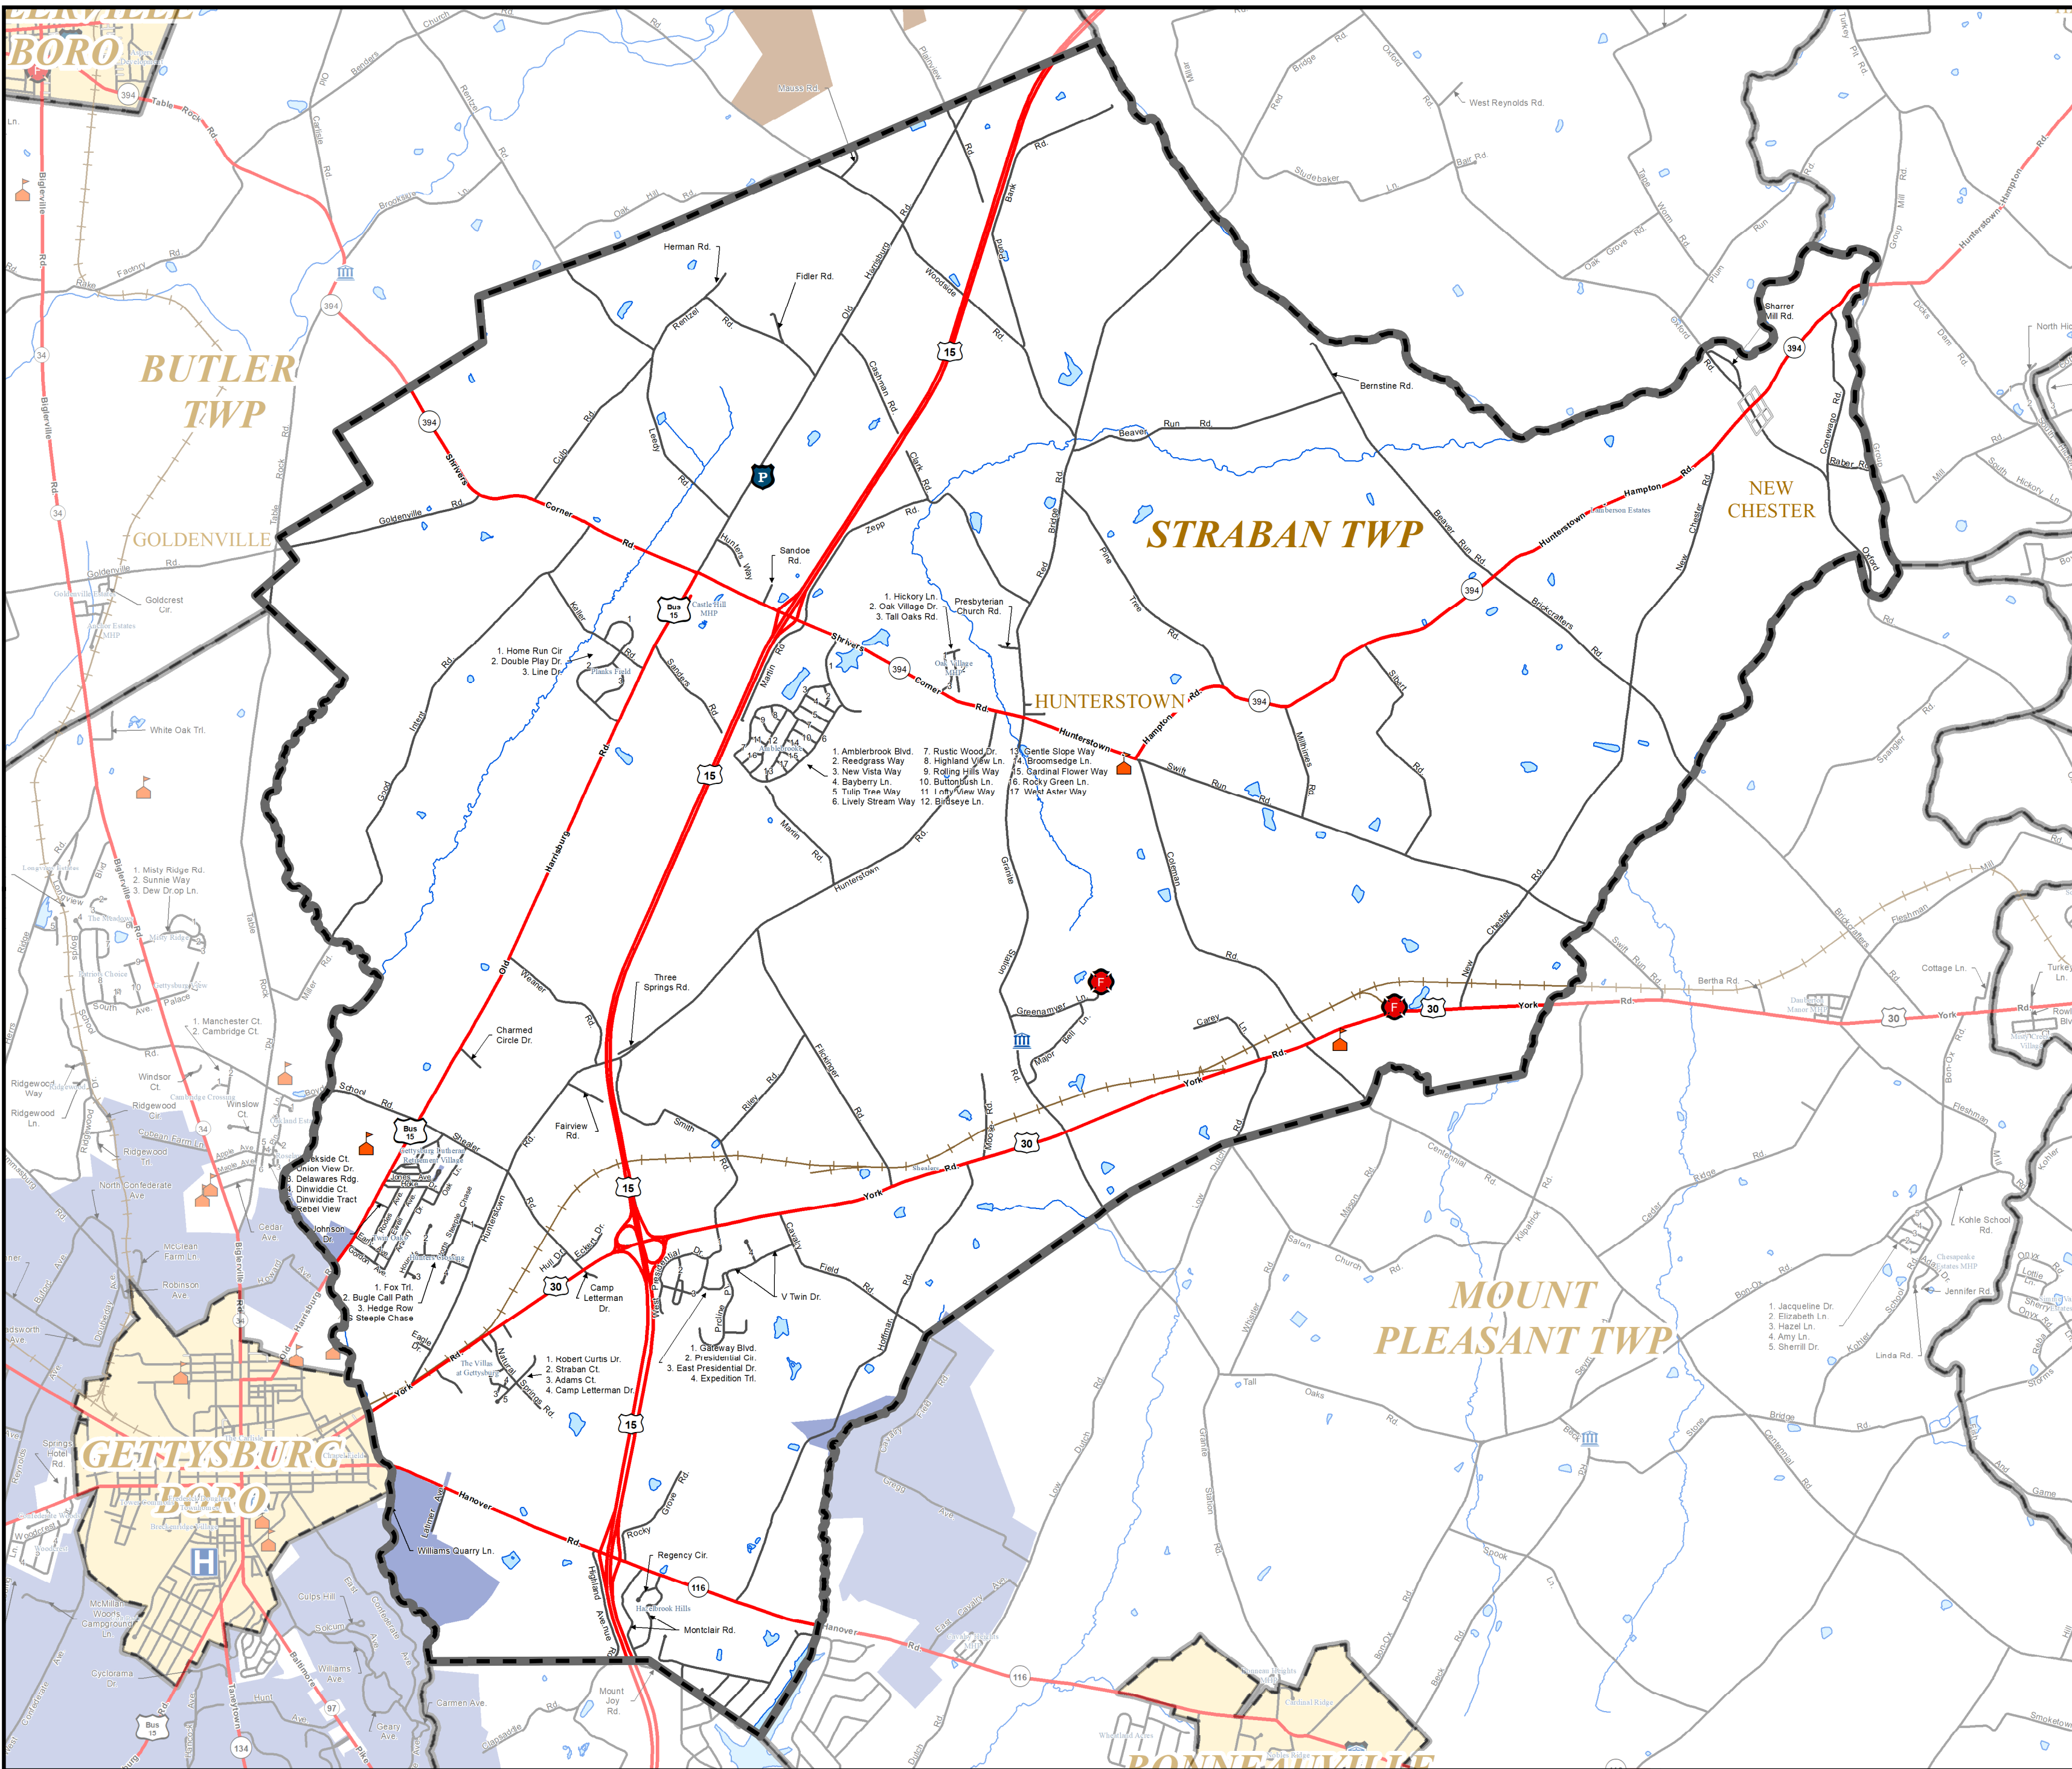

# STRABAN TOWNSHIP

Adams County, Pennsylvania

### Legend

- County Boundary
- Municipal Boundary
- Parcel Boundary
- OXFORD** Borough
- BUTLER** Township
- ASPERS** Village
- HIDDEN PINES Development & MHP
- Major Road
- Street
- Alley
- Address Range
- Railroad
- Sidewalk
- Fire Station
- Hospital
- Municipal Building
- Police Station
- School Building
- Gettysburg National Military Park
- Pa. State Game Lands, No. 249-270

Miles  
0 0.375 0.75 1.5

Data Source:  
ACOPD - GIS Division

Prepared By:  
ACOPD - GIS Division | AP | April 2022

This map is for illustration purposes only. Adams County Office of Planning & Development does not assume any responsibility for the information presented on this map.