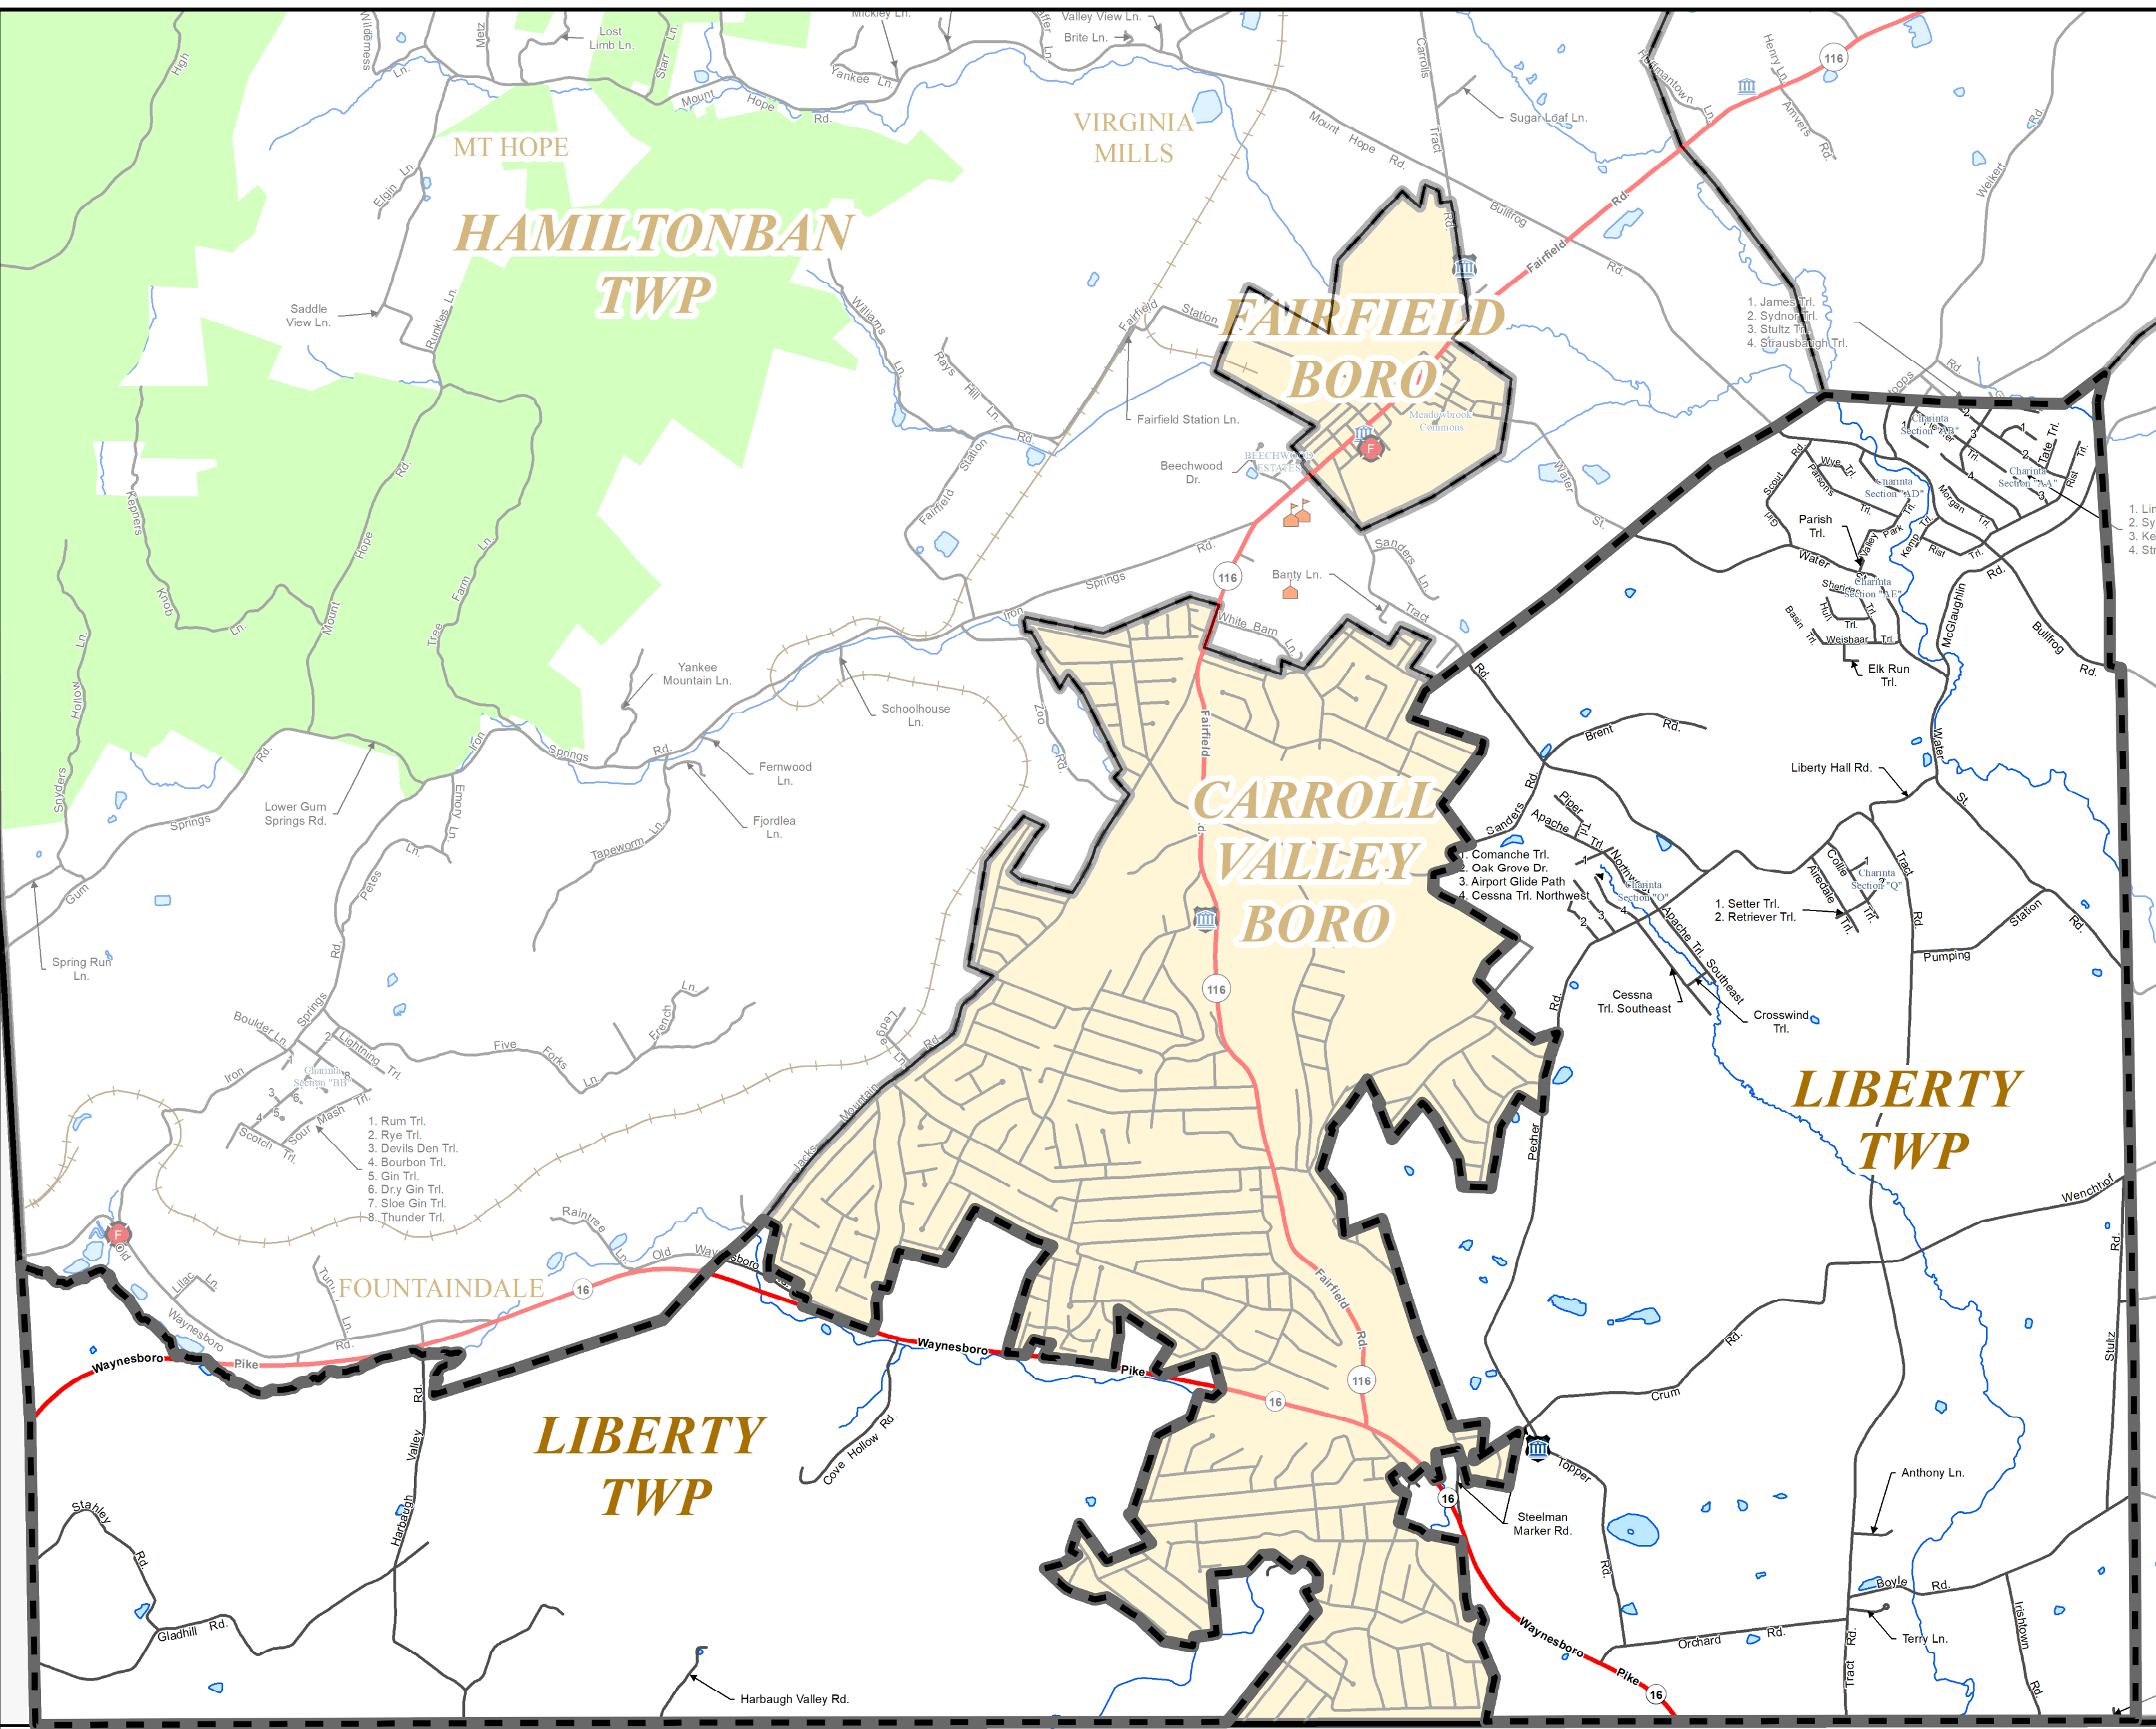

LIBERTY TOWNSHIP

Adams County, Pennsylvania

Legend

- County Boundary
- Municipal Boundary
- OXFORD Borough
- BUTLER Township
- ASPERS Village
- HIDDEN PINES Development & MHP
- Major Road
- Street
- Alley
- Address Range
- Railroad
- Fire Station
- Municipal Building
- Police Station
- School Building
- Water Body
- Stream
- Michaux State Forest

Data Source:
ACOPD - GIS Division

Prepared By:
ACOPD - GIS Division | AP | April 2022

This map is for illustration purposes only. Adams County Office of Planning & Development does not assume any responsibility for the information presented on this map.

FREDRICK COUNTY

MARYLAND

FREDRICK COUNTY