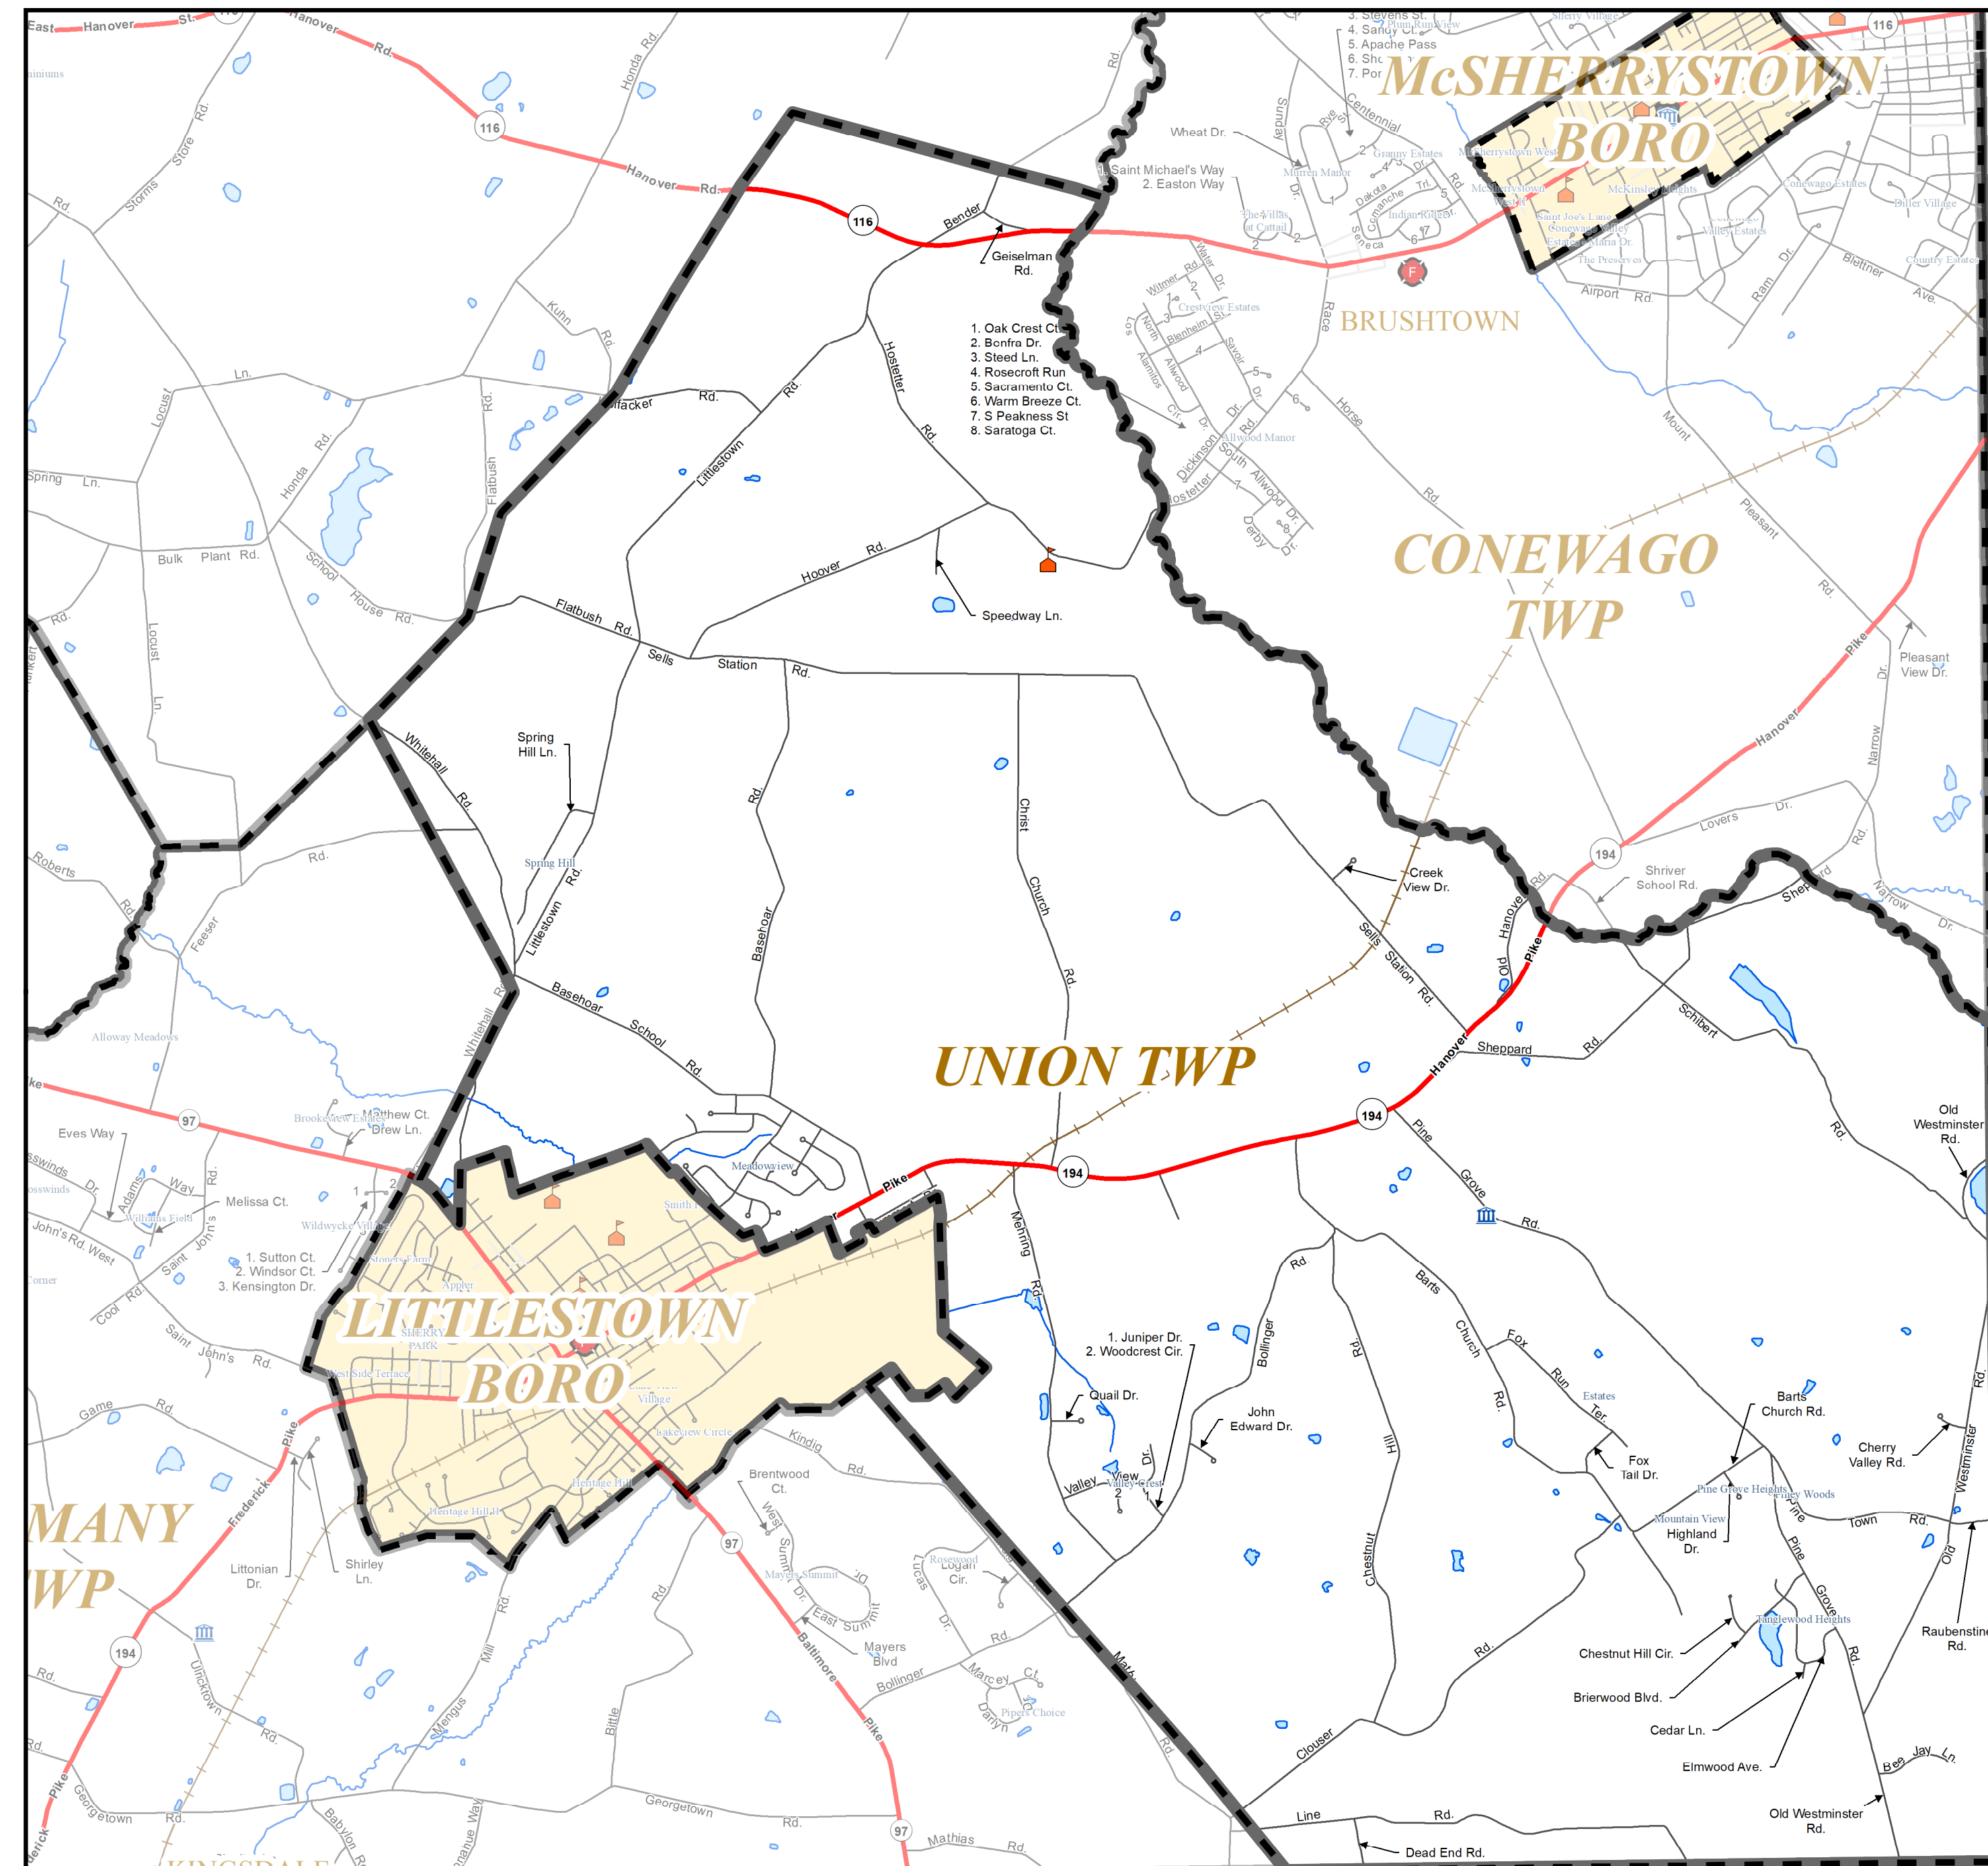

UNION TOWNSHIP

Adams County, Pennsylvania

Legend

- County Boundary
- Municipal Boundary

- OXFORD Borough
- BUTLER Township
- ASPERS Village
- HIDDEN PINES Development & MHP

- Major Road
- Street
- Alley
- Address Range
- Railroad

- Fire Station
- Municipal Building
- Police Station
- School Building

- Water Body
- Stream

YORK COUNTY

Data Source:
ACOPD - GIS Division

Prepared By:
ACOPD - GIS Division | AP | February 2023

This map is for illustration purposes only. Adams County Office of Planning & Development does not assume any responsibility for the information presented on this map.

CARROLL COUNTY

MARYLAND