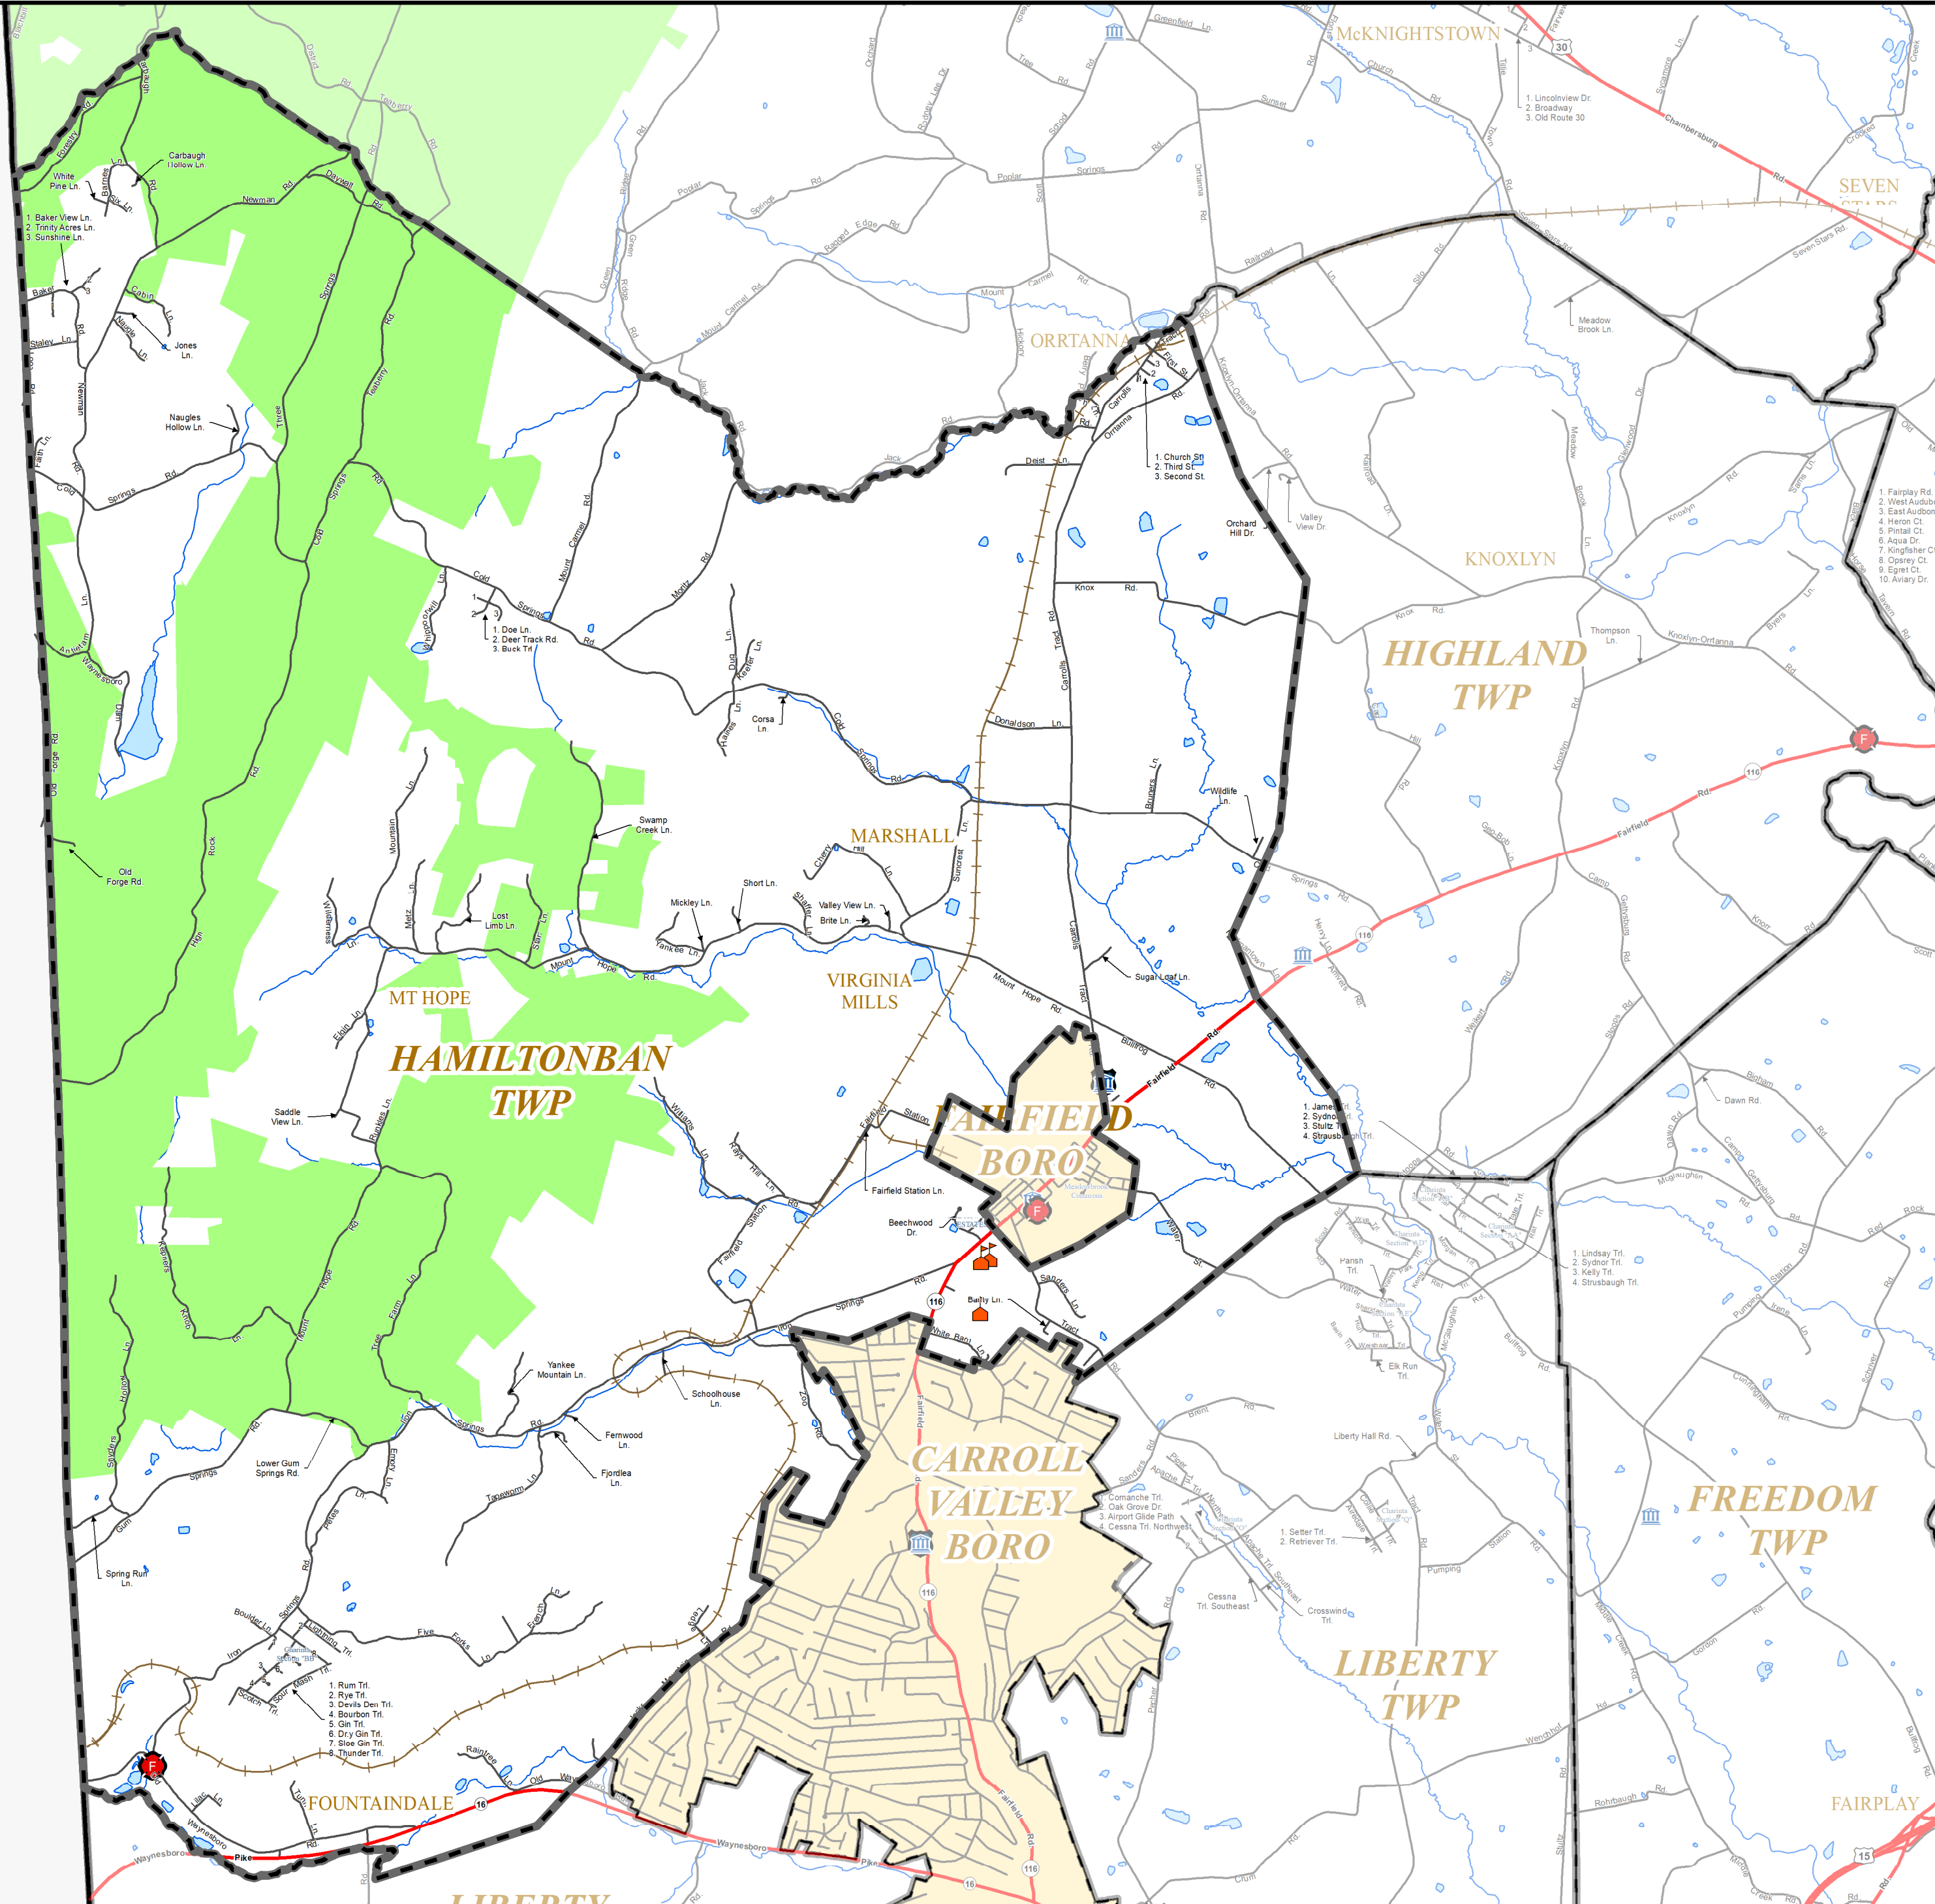

# HAMILTONBAN TOWNSHIP

Adams County, Pennsylvania

FRANKLIN COUNTY

## Legend

- County Boundary
- Municipal Boundary
- OXFORD** Borough
- BUTLER** Township
- ASPERS** Village
- HIDDEN PINES** Development & MHP
- Major Road
- Street
- Alley
- Address Range
- Railroad
- Fire Station
- Hospital
- Municipal Building
- Police Station
- School Building
- Water Body
- Stream
- Michaux State Forest

## Adams County

Data Source:  
ACOPD - GIS Division

Prepared By:  
ACOPD - GIS Division | AP | April 2022

This map is for illustration purposes only. Adams County Office of Planning & Development does not assume any responsibility for the information presented on this map.