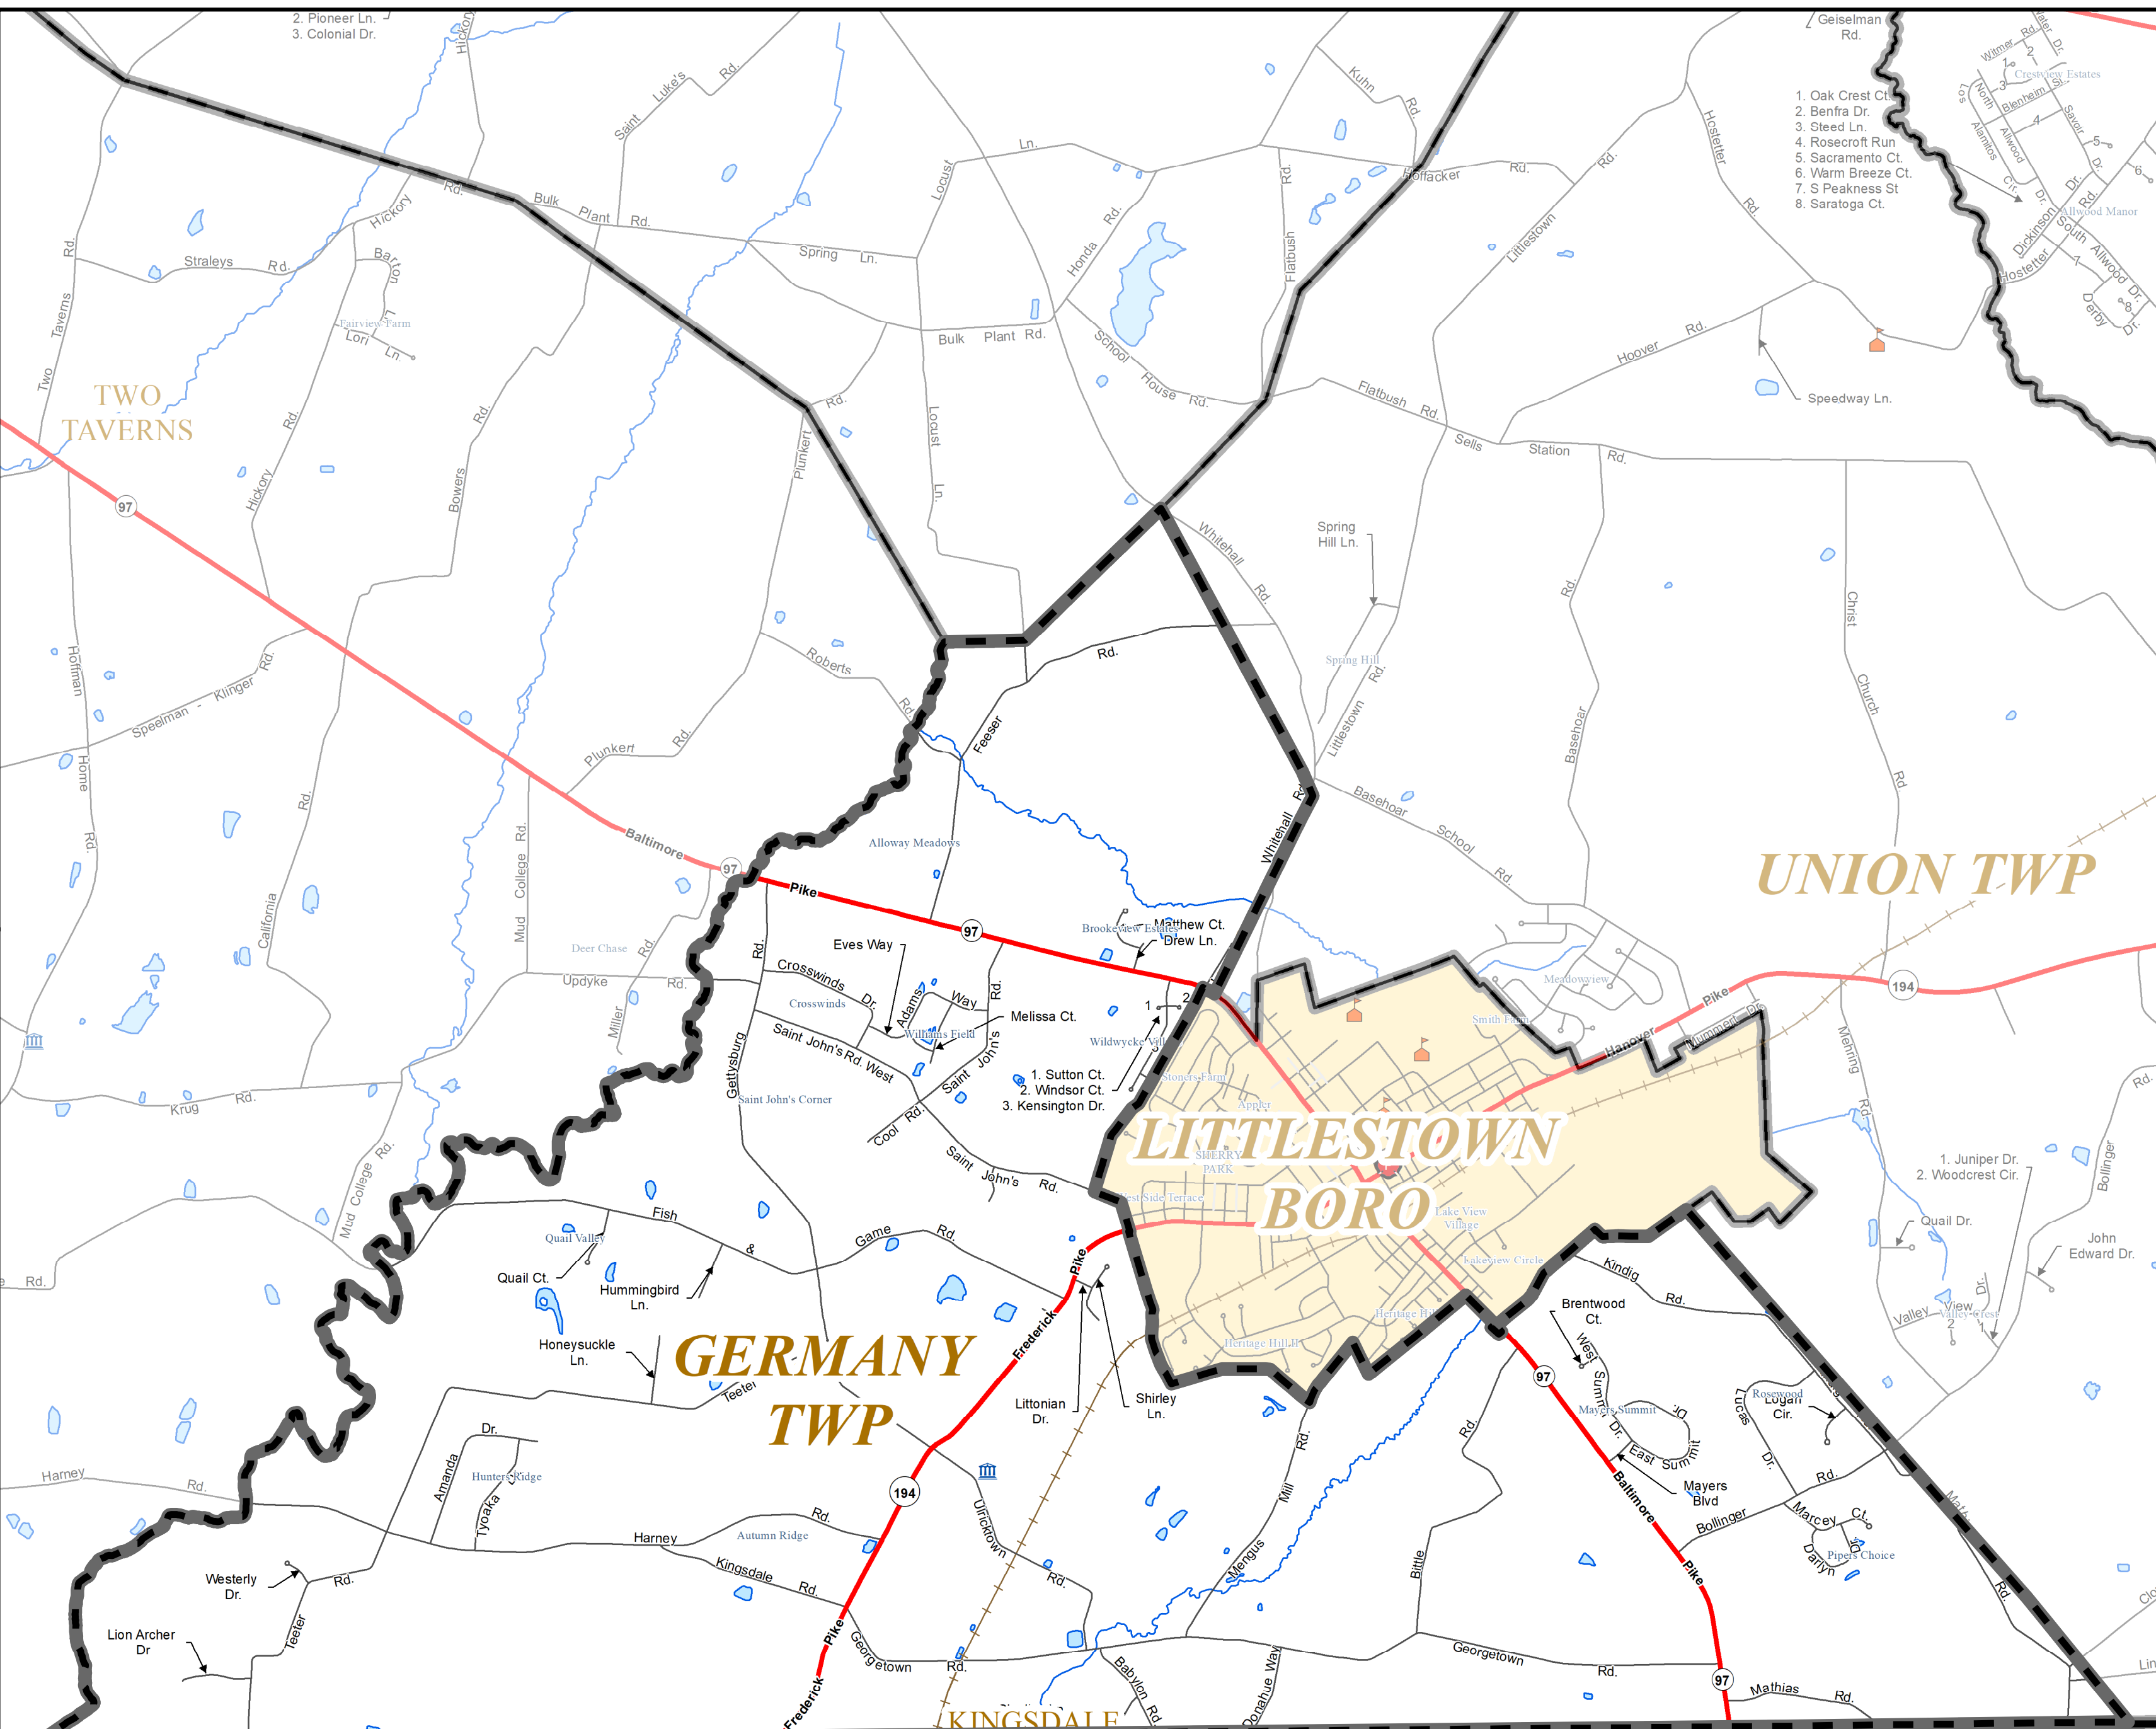

GERMANY TOWNSHIP

Adams County, Pennsylvania

Legend

- County Boundary
- Municipal Boundary
- OXFORD Borough
- BUTLER Township
- ASPERS Village
- HIDDEN PINES Development & MHP
- Major Road
- Street
- Alley
- Address Range
- Railroad
- Fire Station
- Municipal Building
- Police Station
- School Building
- Water Body
- Stream

Adams County

Data Source:
ACOPD - GIS Division

Prepared By:
ACOPD - GIS Division | AP | February 2023

This map is for illustration purposes only. Adams County Office of Planning & Development does not assume any responsibility for the information presented on this map.

CARROLL COUNTY

MARYLAND