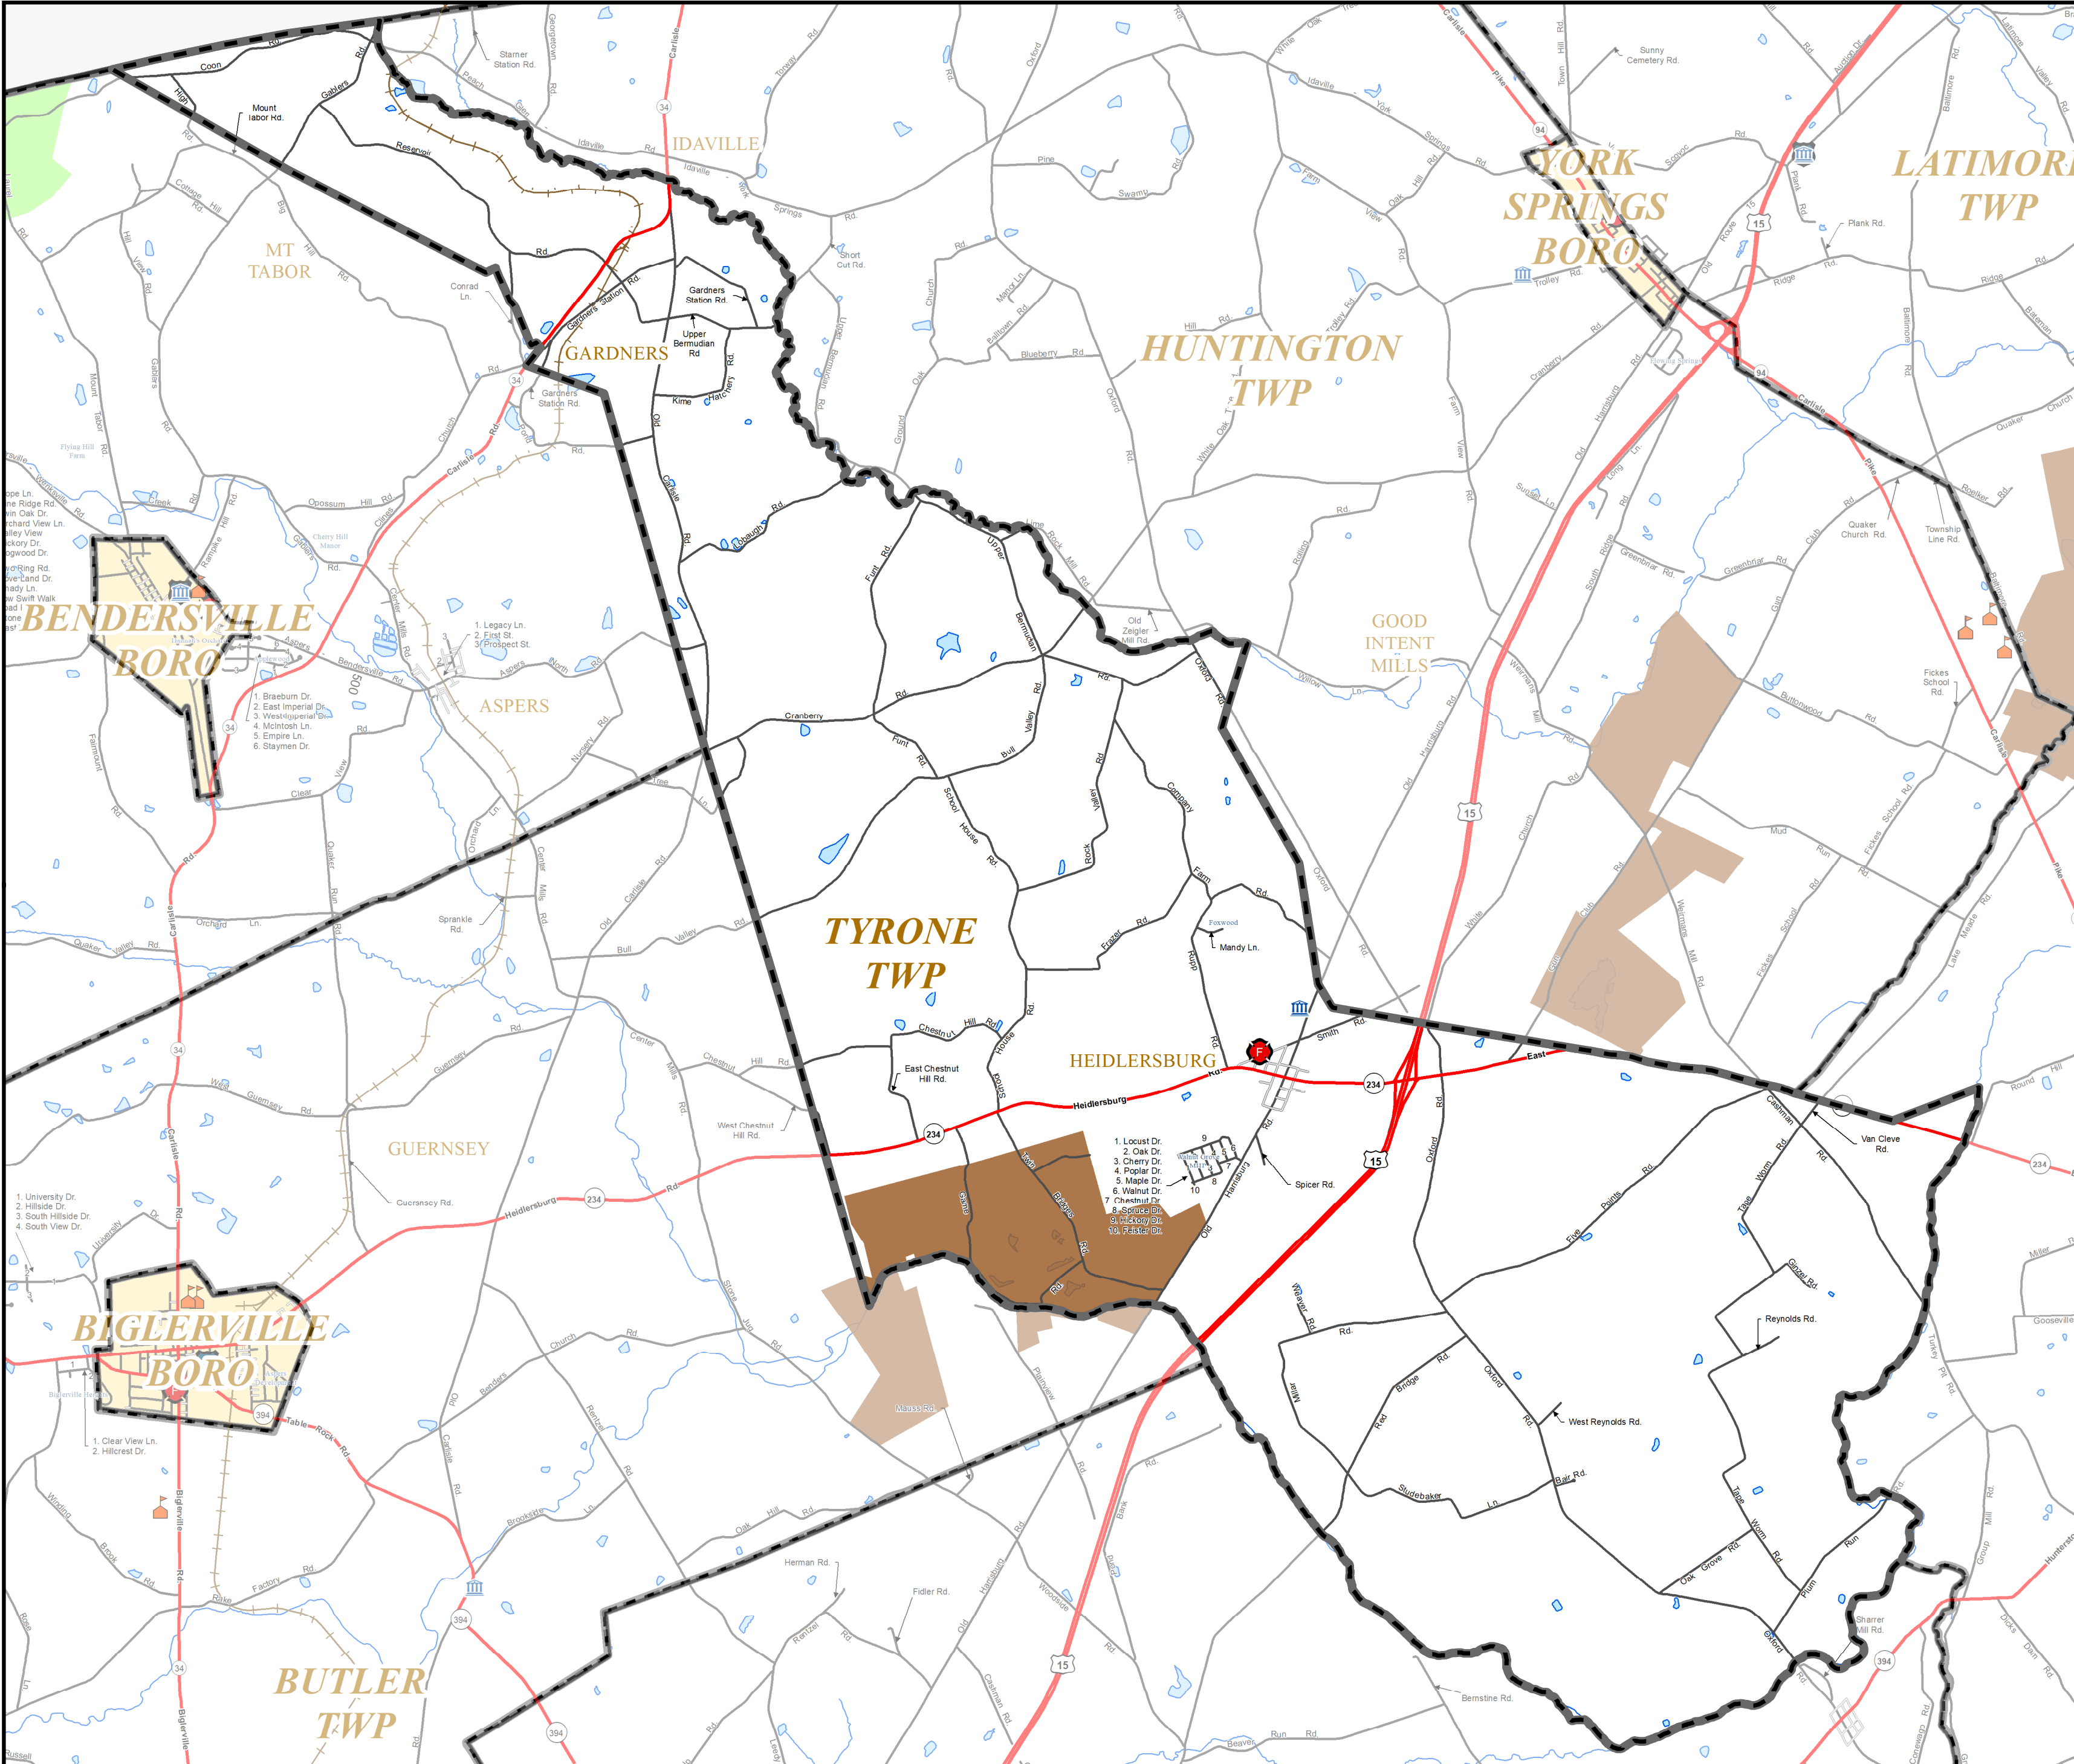

# TYRONE TOWNSHIP

Adams County, Pennsylvania

### Legend

- County Boundary
- Municipal Boundary
- OXFORD** Borough
- BUTLER** Township
- ASPERS** Village
- HIDDEN PINES Development & MHP
- Major Road
- Street
- Alley
- Address Range
- Railroad
- Fire Station
- Municipal Building
- Police Station
- School Building
- Water Body
- Stream
- Pa. State Game Lands, No. 249-270

Miles  
0 0.45 0.9 1.8

Data Source:  
ACOPD - GIS Division

Prepared By:  
ACOPD - GIS Division | AP | April 2022

This map is for illustration purposes only. Adams County Office of Planning & Development does not assume any responsibility for the information presented on this map.